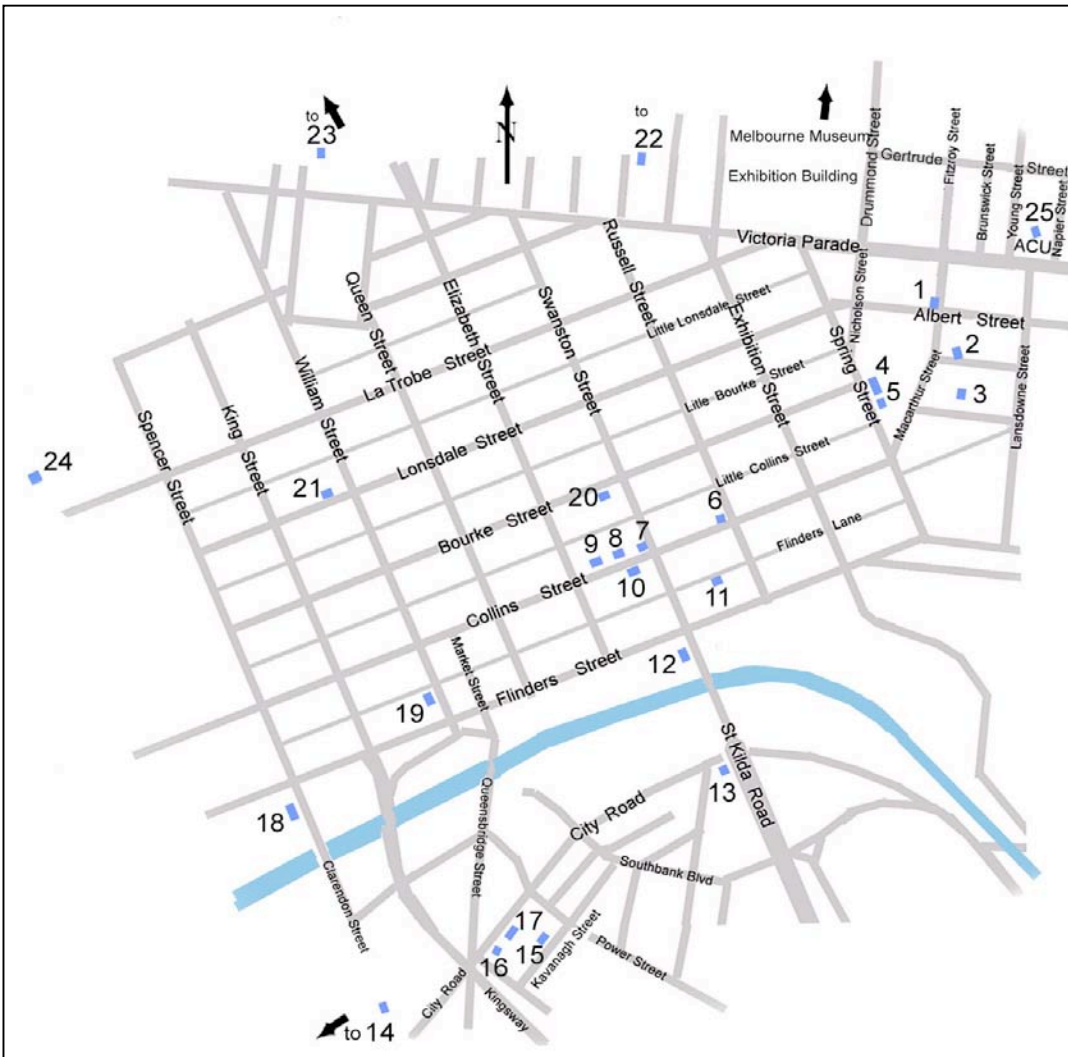

Map of Melbourne City Mosaics

Assembled By David Jack
Melbourne Mural Studio
www.muralstudio.com.au
2007

1. Metropolitan File Brigade HQ wall mosaic
Harold Freedman (State Studio)
The legend of fire, smalti 1982
 2. St Patrick's Cathedral sanctuary mosaics and floors
smalti and ceramic 1900-
 3. Park Hyatt, poolside mosaic, Melbourne Mural Studio
Water Nymphs, glass 1998
 4. Victorian Parliament Portico floors ceramic English-
1900-
 5. Steps of Parliament House, Megan Evans & Ray
Thomas Another View Walking Trail, smalti and ceramic
1996-
 6. Scott's Church foyer mosaic wall feature
Alan Sumner New Testament composition, smalti 1963
 7. Manchester Unity Building arcade floor mosaics inlay
Murray Griffin and imported patterns Corporate Logo
1930s-
 8. Australia on Collins Retail Centre floor features
Melbourne Mural Studio
Time Pieces 3 circular entrance works in smalti 1992
 9. Block Arcade, arcade mosaic floors
Imported ceramic patterns Italian 1890's
 10. News Paper House exterior wall mosaic (1st Floor)
M. Napier Waller I shall put a girdle, smalti 1933
 11. Rosati Restaurant entrance
Harold Freedman, David Jack & Joe Attard & others
Signage and floor features, 1986 smalti & ceramic
 12. Flinders Street Station portico wall mosaic
Mirka Mora Il Paradiso. glass and smalti & paint, 1985
 13. Victorian Arts Centre, Performing Arts Museum
Melbourne Mural Studio, circus mosaic wall panel
The Greatest Show on Earth, smalti and glass 1998
 14. The Anchor, smalti Helen Bodycomb Cnr Liardet
and Pickles Streets Port Melbourne 2006
 15. Victoria Tower street wall mosaic
Melbourne Mural Studio, Tall Timber, glass mosaic
and blue stone 2003
 16. City Tower entrance columns
Melbourne Mural Studio City Icons glass mosaic
2004 Melbourne Tower entrance columns
 17. Melbourne Mural Studio Southbank Icons, glass
mosaic 2004
 18. Melbourne Convention Centre & Holiday-Inn
foyer mosaic floor feature Melbourne Mural Studio
Marvelous Melbourne smalti & marble 1986
 19. Monash House foyer wall mosaic
M. Napier Waller Prometheus smalti 1967
 20. Bourke Street Mall raised stage David Wright
Performance Pedestal slumped glass mosaic 1990-
 21. 550 Lonsdale Street relief foyer mosaic
Melbourne Mural Studio 1998
 22. 189 Faraday Street, Carlton just off the map
Anna Minardo COASIT office entrance wall mosaic
glass 1990
 23. Melbourne Airport, at the International departures entrances
Artbusters (Queensland) 2 smalti floor features 1993-
 24. Waterfront City 100 entertainers of the Century, Smalti
2006 Melbourne Mural Studio
 25. ACU foyer floor mosaic, Glenn Romanis 2001-
- Note**, - means approximate date